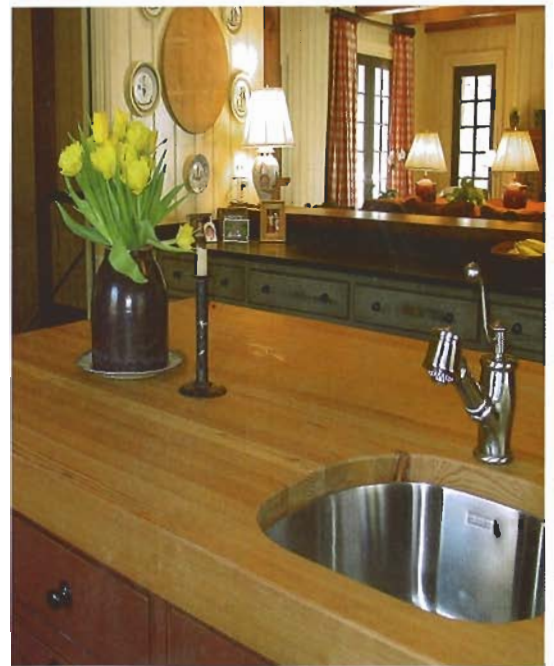

PHOENIX
HOME & GARDEN

SHOP TALK

COOKING IN STYLE

Thanks to General Electric Co.'s line of custom range hoods, homeowners can personalize the heart of their home with individual style. The Monogram Custom Hood Insert can be embellished with such details as tile or wood panels. Offered in 30-, 36- and 48-inch configurations, the product features a removable control panel that can be mounted to a countertop or wall. To order, contact Westar Kitchen & Bath, (602) 271-0100.

NATURE-MADE

Craft-Art has carved out a niche in the kitchen countertop industry with its increasing use of reclaimed woods. The Antique Heart Pine countertop, one of the company's latest offerings, is made almost entirely from southern longleaf yellow pines that commonly were used to construct mills throughout the South. The straw-color wood features reddish-brown accents and often has knots or nail holes. Order this product at Courtyard Interior Design Studio, (480) 368-5430.